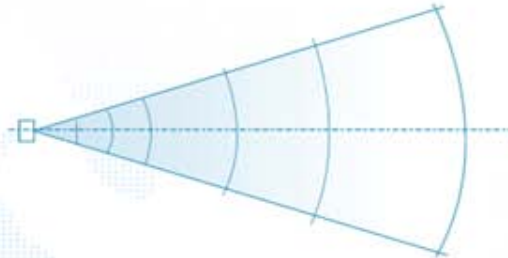

Home

Comfort

Scan

Communicate

Rugged

Ideal tool

OPR3001 and OPR3101

- Fast laser engine
- Easy barcode scanning